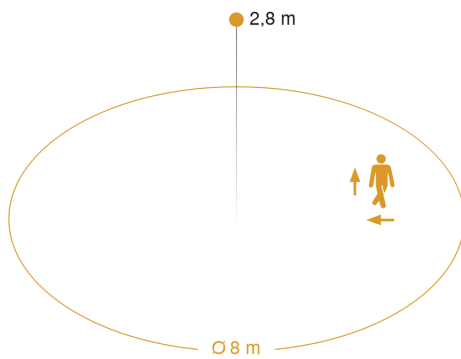

HF 3360

V3 KNX - surface, rd.
EAN 4007841 058234

Detection Zone